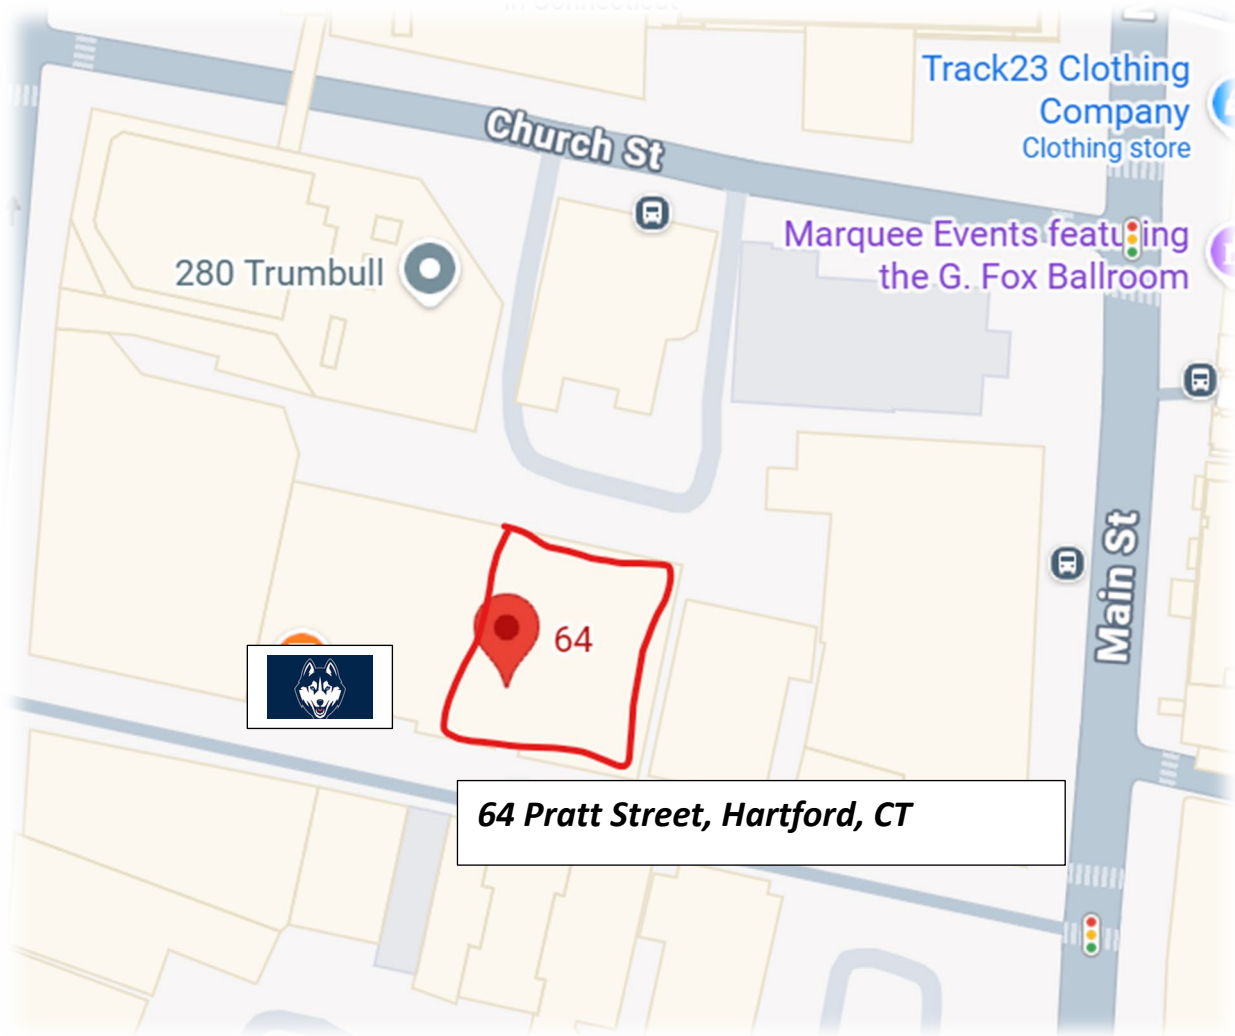

# Hartford Downtown Housing Locations

## The Donaghue- 525 main Street

**64 Pratt Street, Hartford, CT**