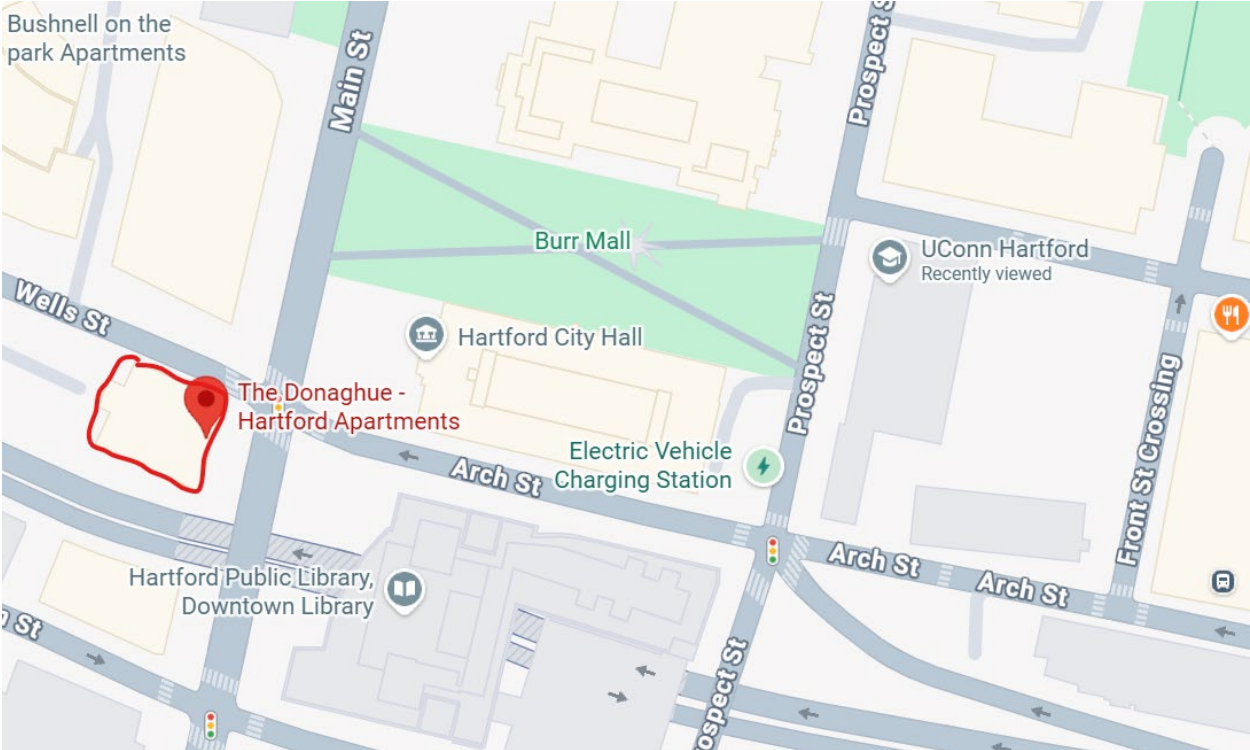

# Hartford Downtown Housing Locations

## The Donaghue- 525 main Street

**64 Pratt Street, Hartford, CT**