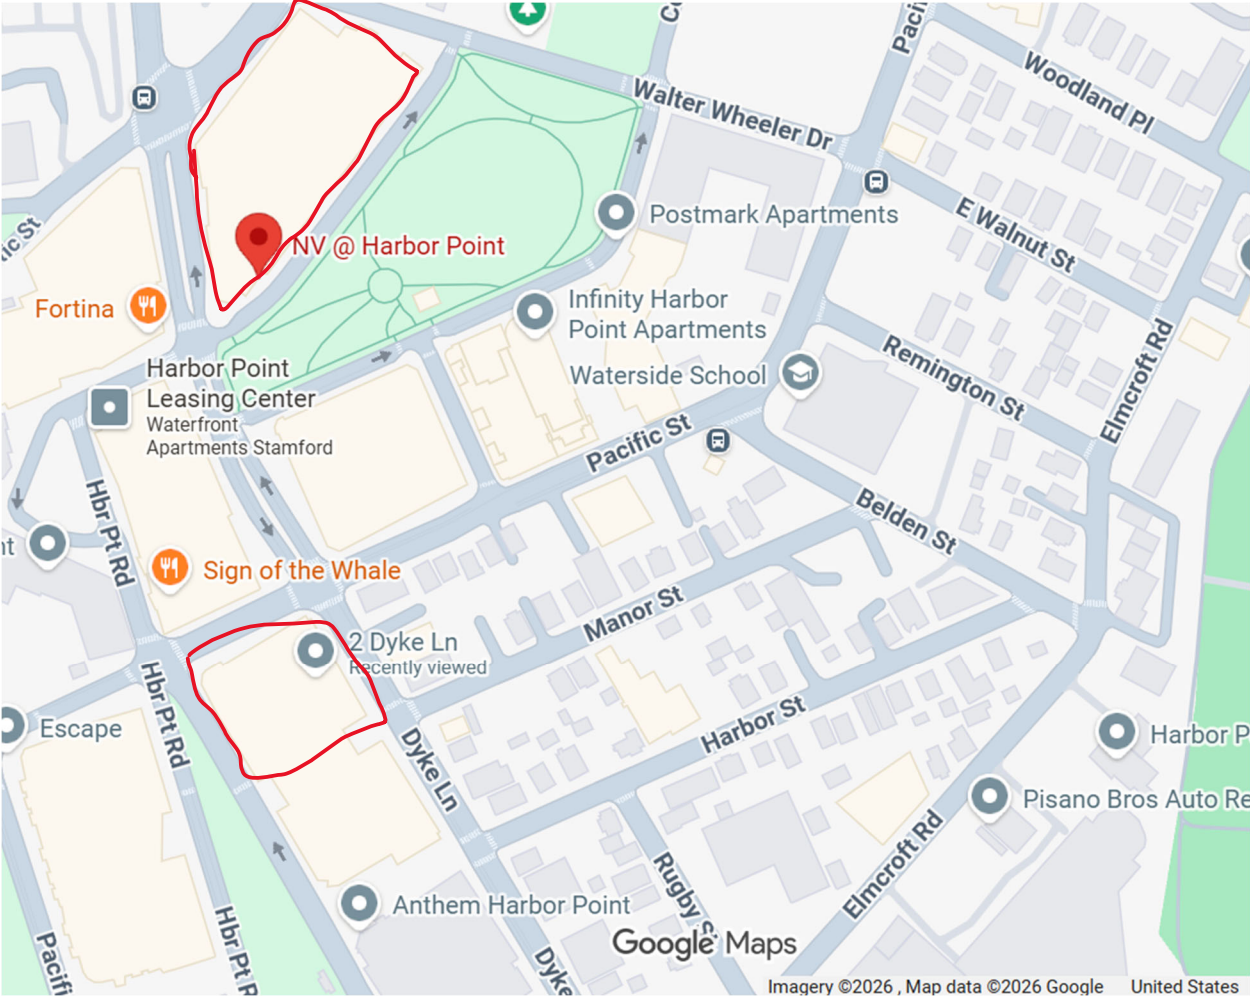

Additional Stamford Housing Locations

1385 Washington Blvd

Allure at Harbor Point and NV at Harbor Point

65 and 77 Prospect Street