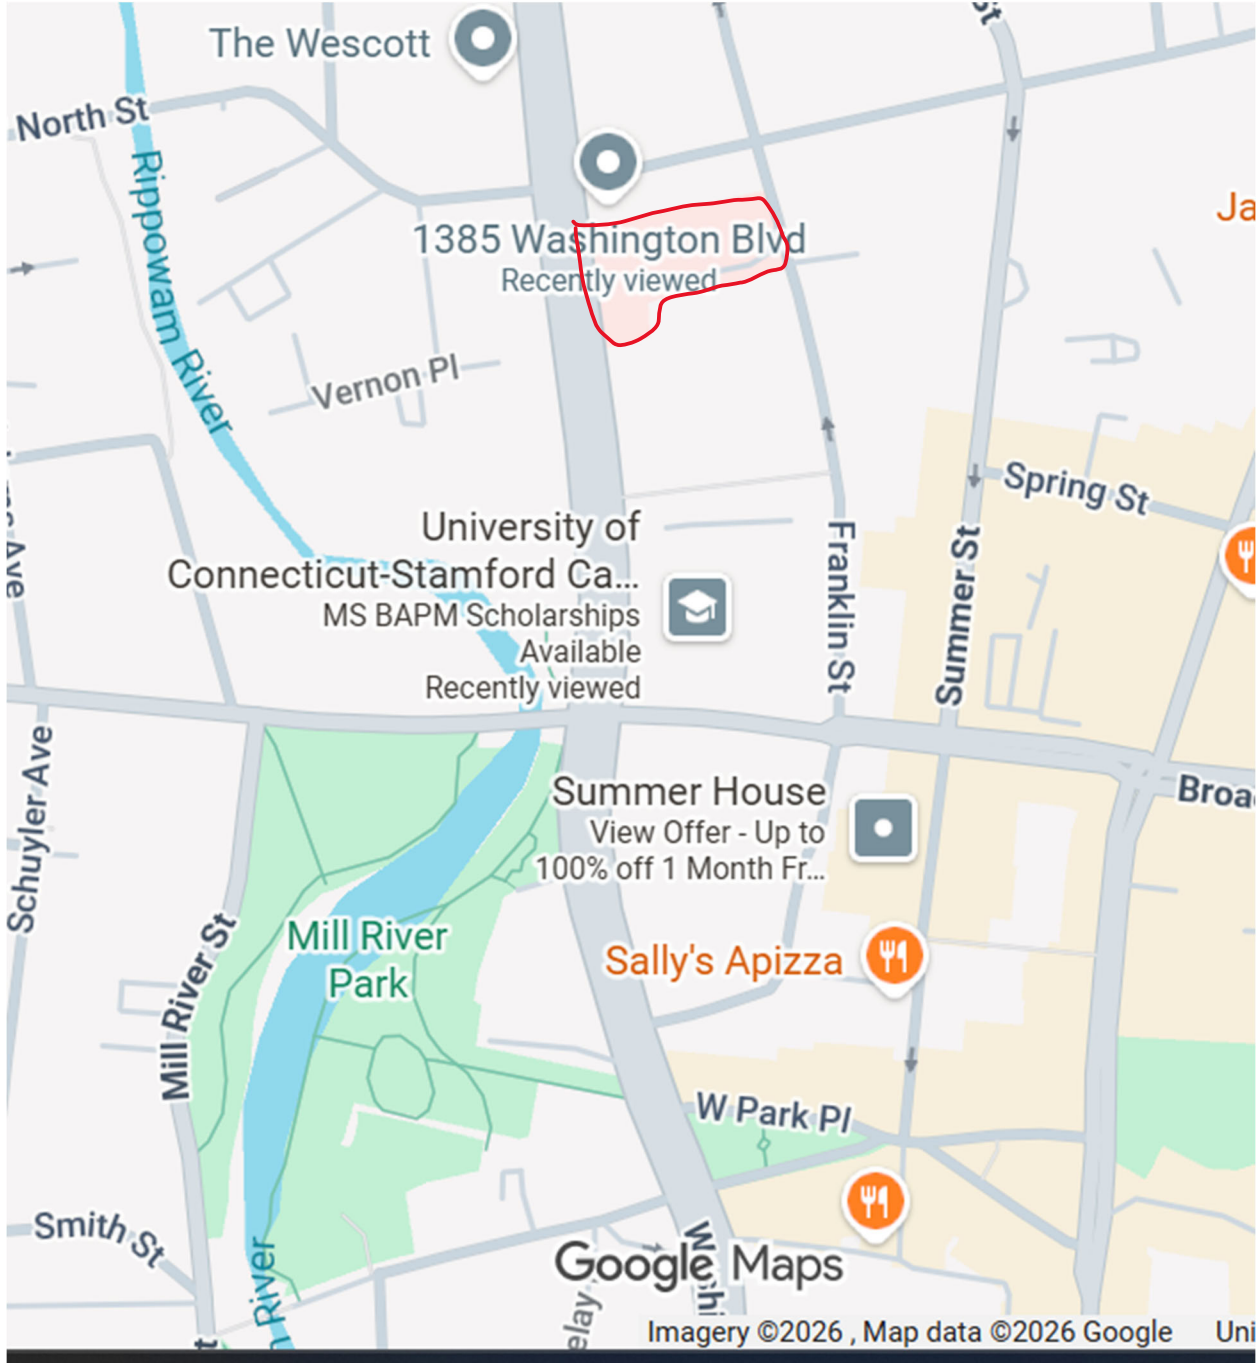

Additional Stamford Housing Locations

1385 Washington Blvd

Allure at Harbor Point and NV at Harbor Point

65 and 77 Prospect Street