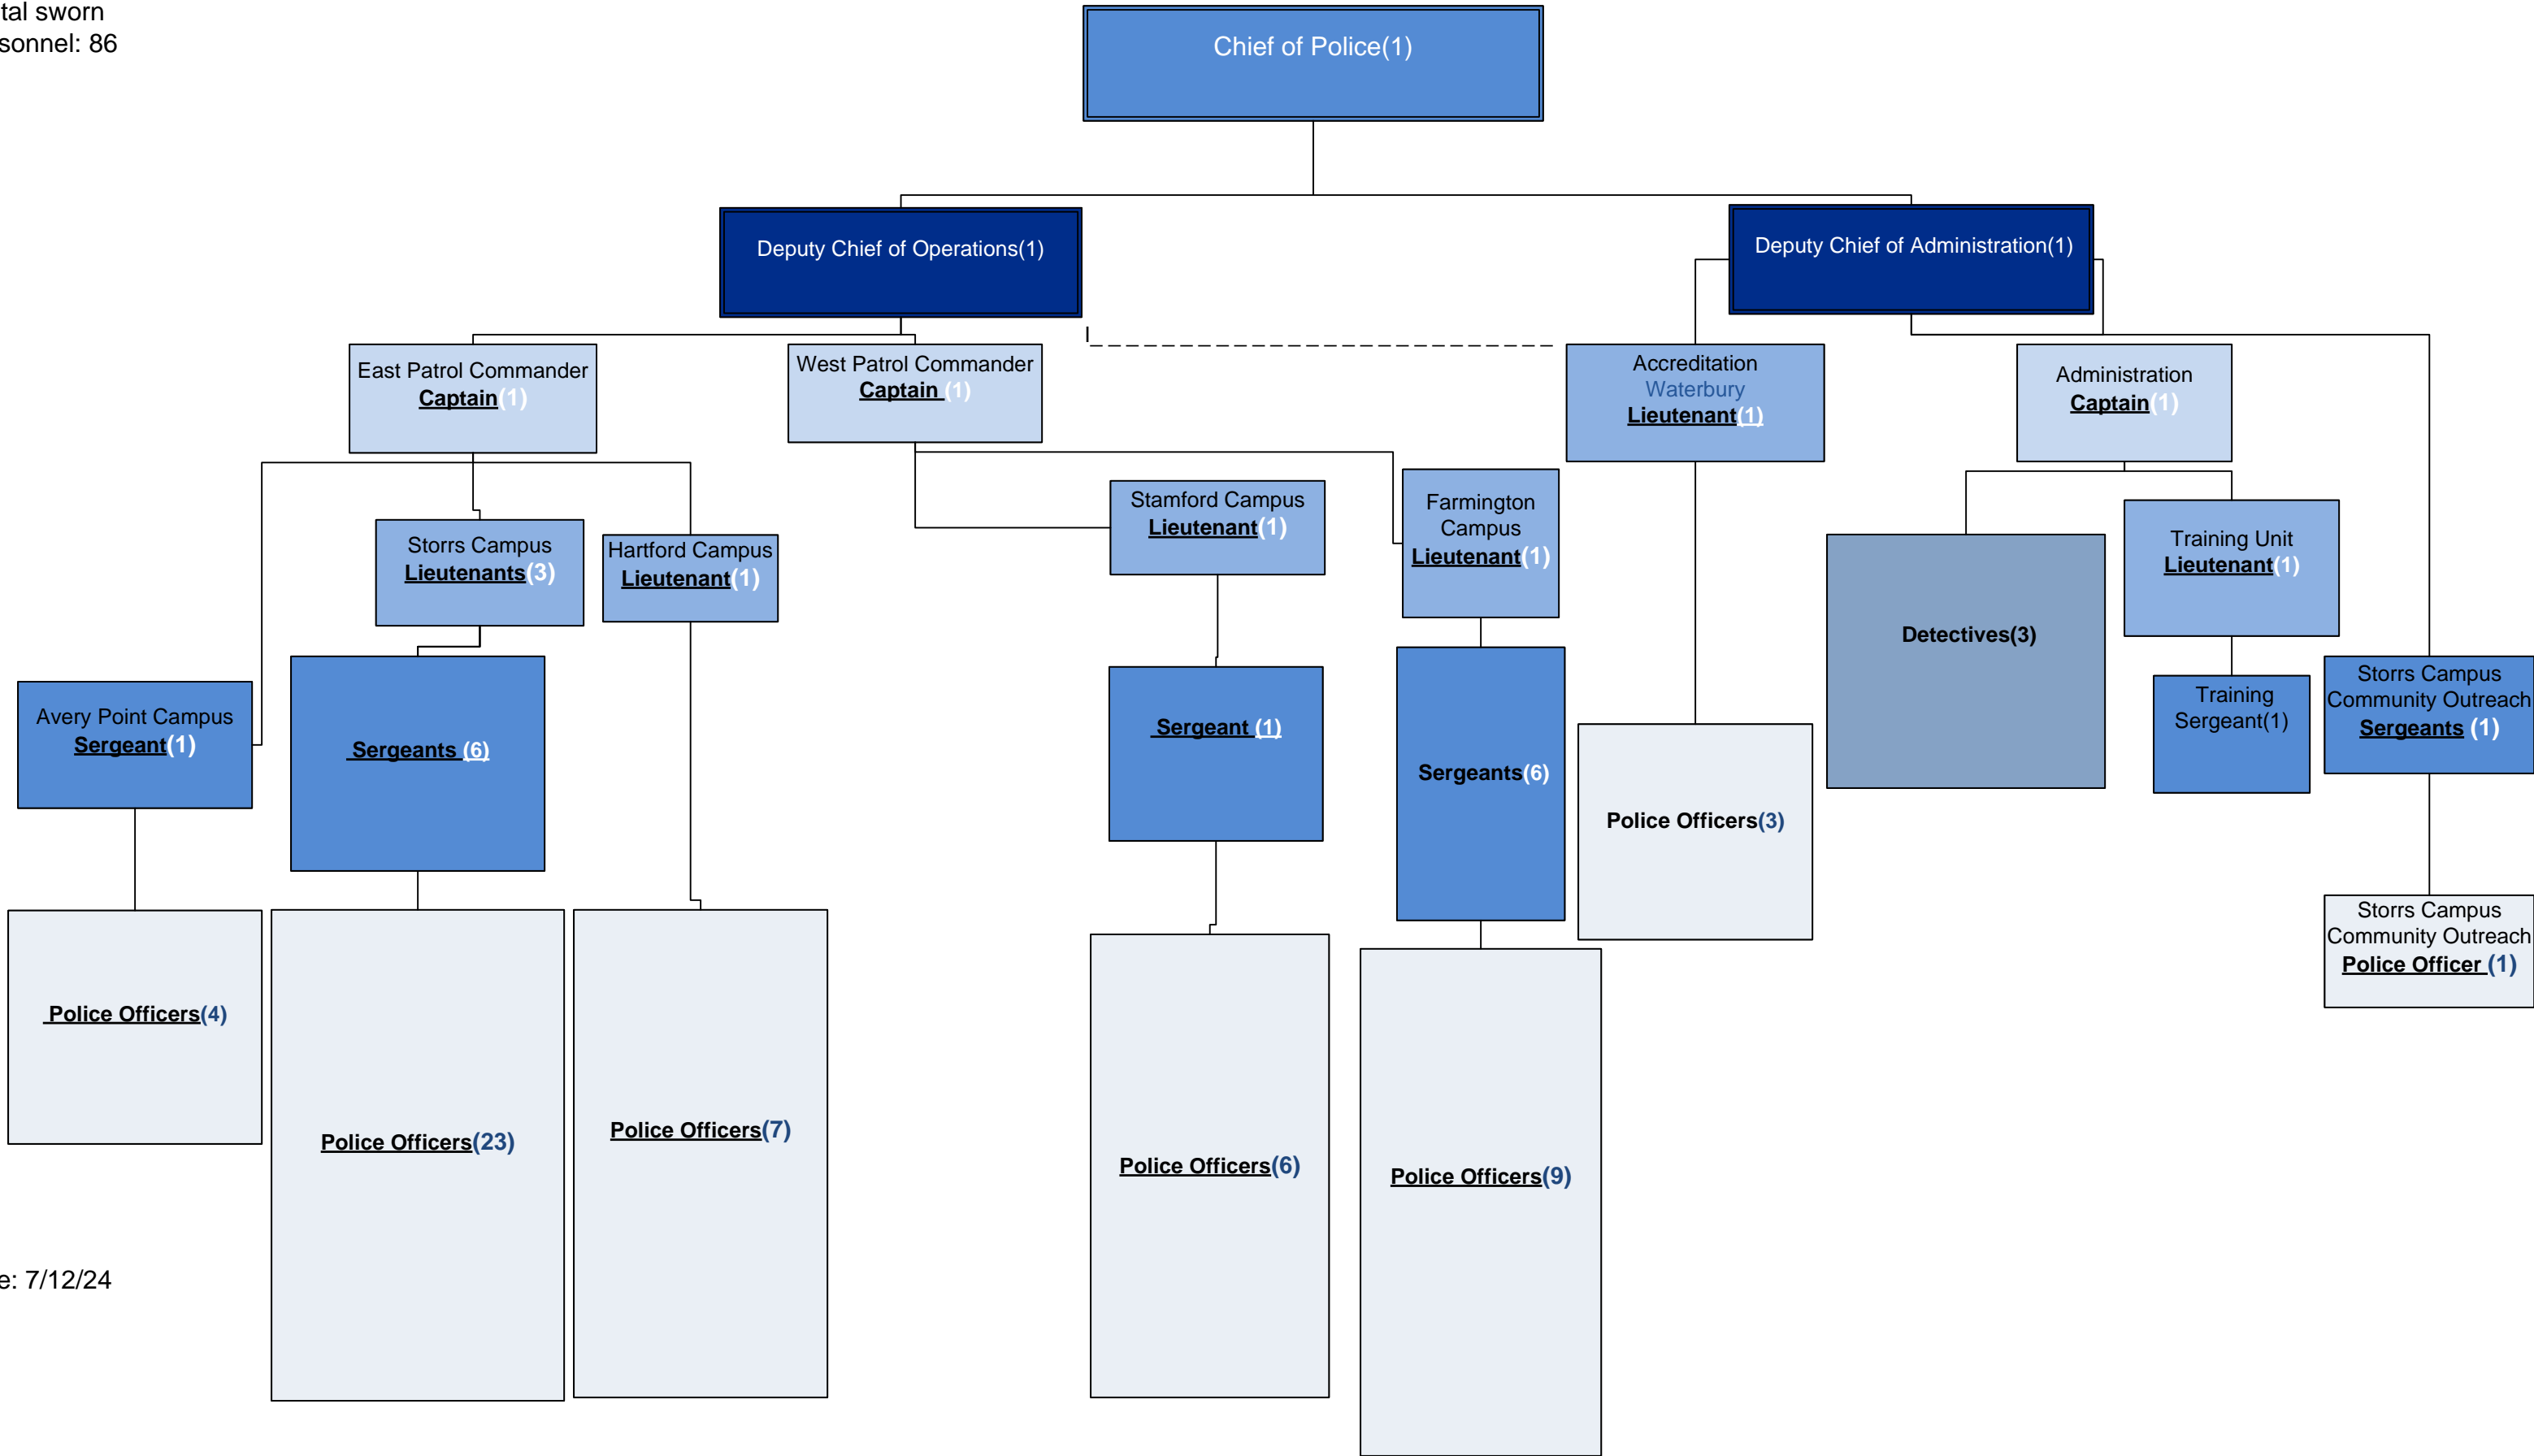

Division of University Safety Police Department - DRAFT

Structural Org Chart

Total sworn
Personnel: 86

Effective: 7/12/24