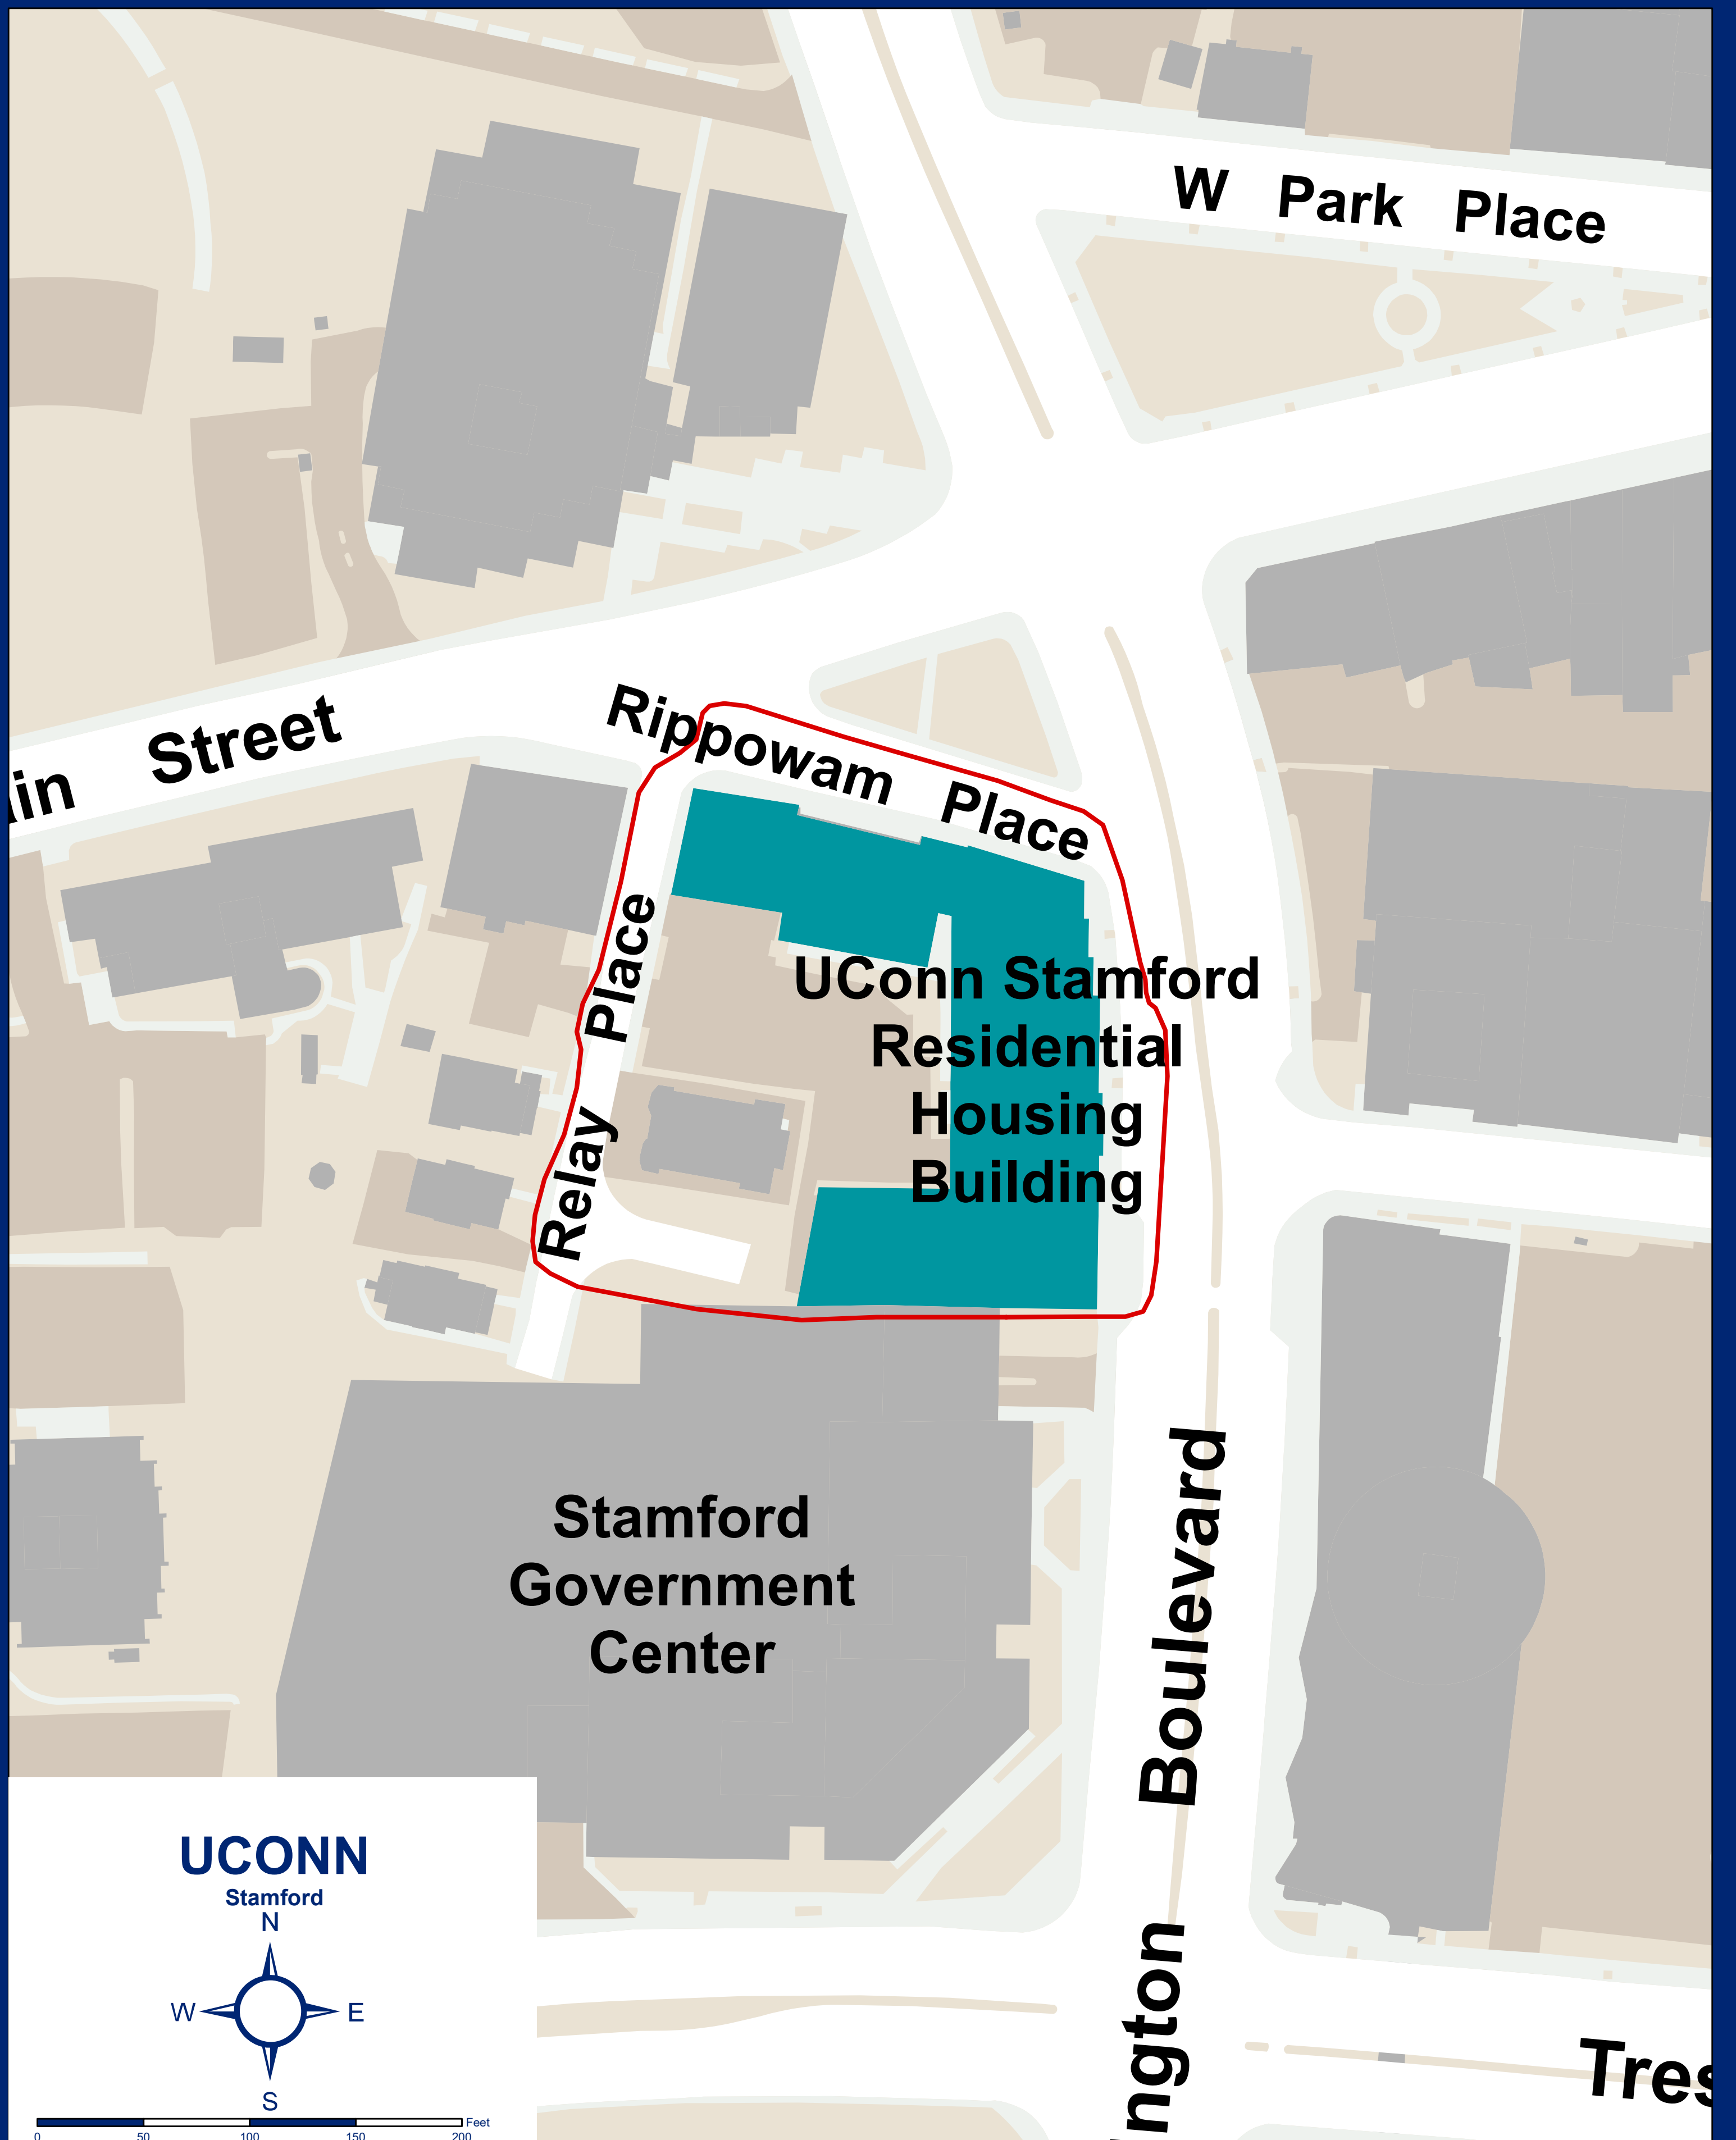

UConn Stamford Campus Map

UConn

Stamford

N

S

W

E

0 50 100 150 200 Feet